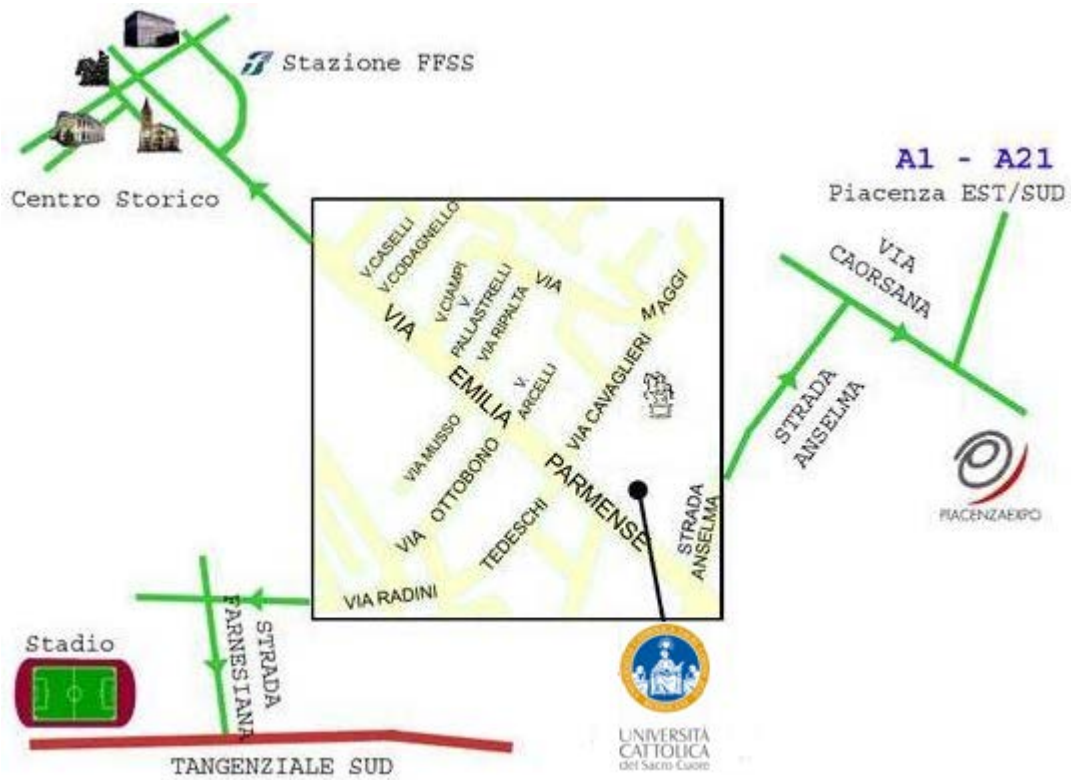

UNIVERSITÀ CATTOLICA DEL SACRO CUORE
Via E. Parmense, 84 - 29122 Piacenza
Tel. 0523 599111 (centralino)

See the following instructions to know how to reach us:

By Plane

Milano Malpensa, Milano Linate, Bergamo Orio al Serio are the nearest airports to Piacenza.

By Train

You can reach Piacenza station through railway lines from Milano to Bologna, and from Torino to Piacenza.

See here for train timetables: <http://www.trenitalia.com/>

Once you are at Piacenza station you can reach the University by bus (line 2 to San Lazzaro/Università, line 3 or 7 to Capitolo, for more info about bus timetables see (www.setaweb.it/azienda/index.php?azienda=pc))

Taxi service is available, here you can find some useful phone numbers:

- Taxi – Railway Station: +39 0523.323853
- Radiotaxi: +39 0523.591919
- Taxi – Piazza Cavalli: +39 0523.322236
- Taxi – Viale Dante: +39 0523.754722
- Taxi – Ospedale: +39 0523.32218

By Auto

- Motorway A1 (MILANO-BOLOGNA): exit Piacenza Sud
- Motorway A21 (TORINO-PIACENZA-BRESCIA): exit Piacenza Sud

Proceed straight from both following directions to Piacenza, turn left at the second roundabout and proceed till Università Cattolica del Sacro Cuore.